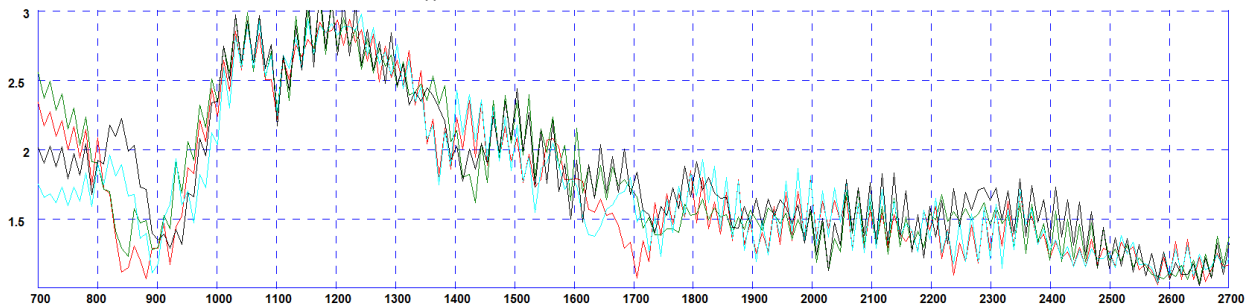

Sierra Wireless AirLink® Antenna: 2-in-1 SharkFin

AirLink® Antenna: 2-in-1 SharkFin

Tested and certified to operate with AirLink routers and gateways, the 2-In-1 SharkFin has a compact OEM style housing that contains 2x2 MiMo antenna function for 2G, 3G and 4G LTE frequencies. The style design provides multiple antenna functions, while remaining discreet. The 2-in-1 SharkFin is suitable for public safety (overt/covert), industrial and transport applications where a cost effective, efficient and robust antenna is essential.

		Specification
PART NO.		6001120
ELECTRICAL DATA		
Frequency Range	Elements 1 & 2	698-960, 1710-2170, 2500-3800MHz
Operational Bands	Elements 1 & 2	2G/3G/4G LTE
Peak gain: Isotropic	Elements 1 & 2	2dBi (698-960MHz) 5dBi (1710-3800MHz)
Isolation with 4m/13' CS29	Cellular	>11dB
Typical Efficiency w/o Cable Loss	Elements 1 & 2	> 50%
Correlation Co-efficient	Elements 1 & 2	< 0.2
Polarisation		Vertical
Pattern		Omni-directional
Impedance		50Ω
Max Input Power		25W
MECHANICAL DATA		
Dimensions	Total Height (excluding whip)	50mm (2.2")
	Length	170mm (6.77")
	Width	60mm (2.4")
Operating Temp		-40° / +80°C (-40° / 176°F)
Material		ASA, EPDM, Aluminium Alloy
Colour		Black
Weight		658g
Ingress Protection		IP 66
MOUNTING DATA		
Mounting Type		Panel Mount
Hole Mounting		19mm (3/4")
CABLE DATA		
Cable Types - All Feeds		CS29
Cell/LTE Cables	Lengths	4 (13ft)
	Termination	SMA Plug

TECHNICAL DRAWING

VSWR

VSWR
 Typical VSWR - 2G/3G/4G Elements 1 & 2*

*VSWR measured with no whip and 5m (16') of CS29 cable Black & Blue = no ground plane Green and Red = 600x600mm (2'x2') ground plane

Isolation
 Typical Isolation - Cellular Elements 1 & 2*

*Isolation measured with no whip and 5m (16') of CS29 cable Green Plot = 600x600mm (2' X 2') ground plane Red Plot = no ground plane

ELECTRICAL DATA

3D Radiation Patterns - Cell / LTE Elements 1 & 2

About Sierra Wireless