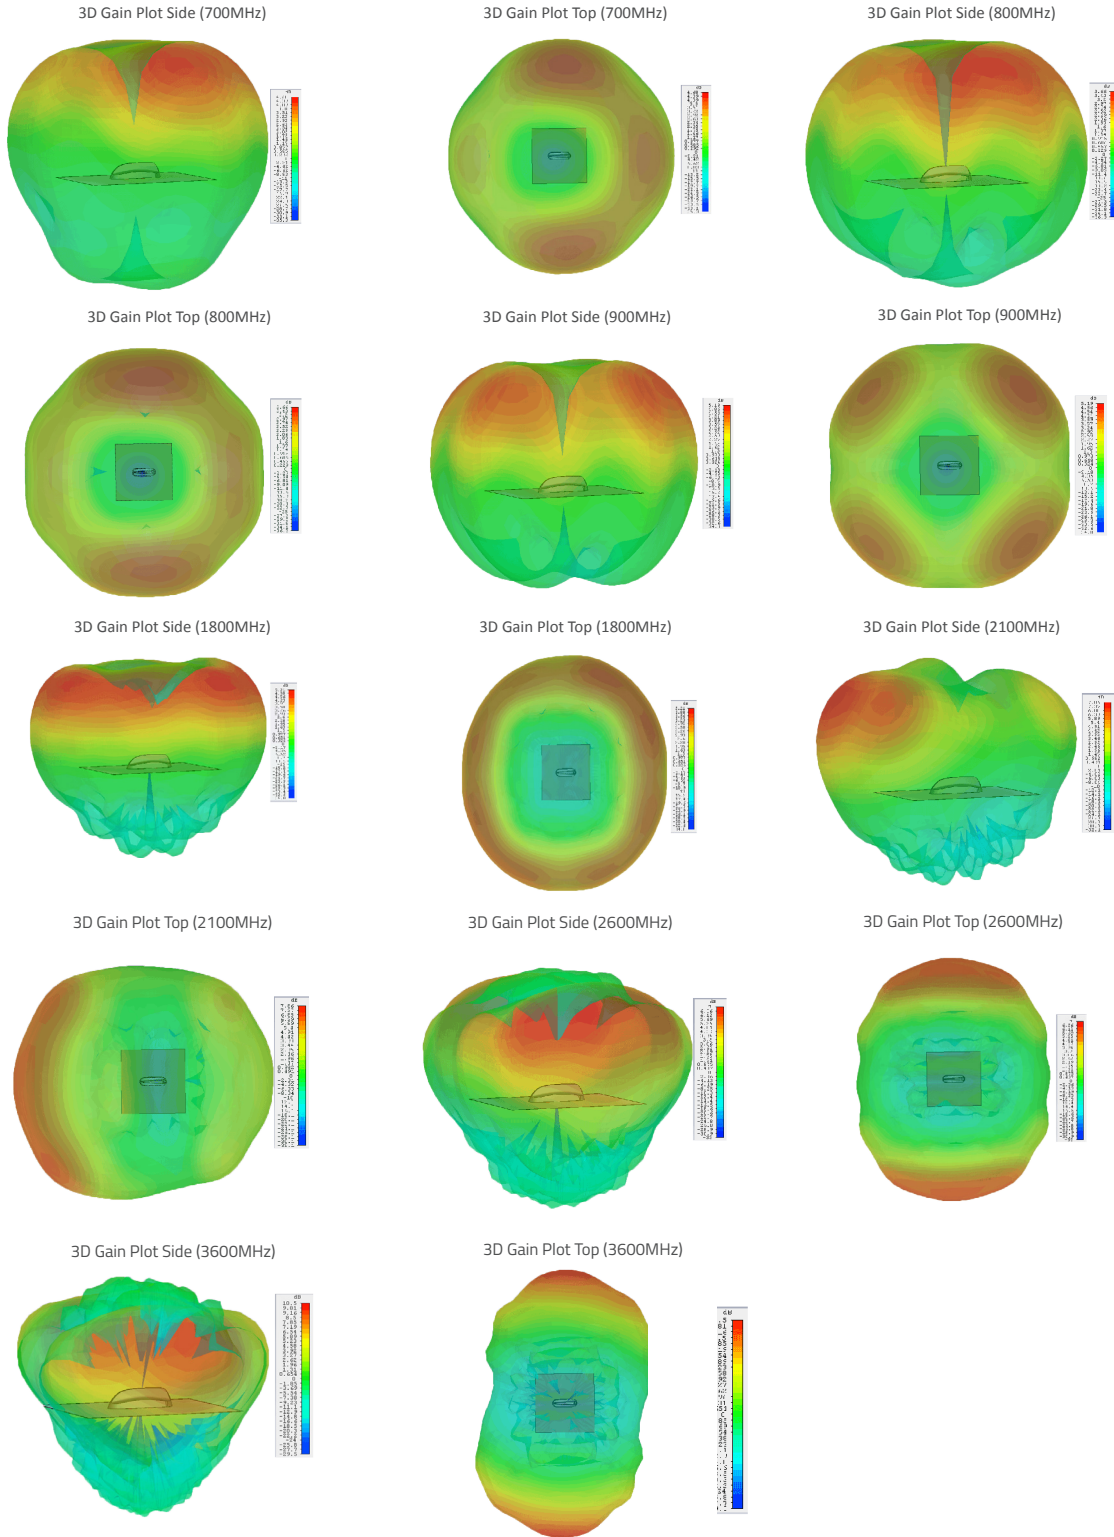

Sierra Wireless AirLink® Antenna: 2-in-1 SharkFin

AirLink® Antenna: 2-in-1 SharkFin

Tested and certified to operate with AirLink routers and gateways, the 2-In-1 SharkFin has a compact OEM style housing that contains 2x2 MiMo antenna function for 2G, 3G and 4G LTE frequencies. The style design provides multiple antenna functions, while remaining discreet. The 2-in-1 SharkFin is suitable for public safety (overt/covert), industrial and transport applications where a cost effective, efficient and robust antenna is essential.

		Specification
PART NO.		6001120
ELECTRICAL DATA		
Frequency Range	Elements 1 & 2	698-960, 1710-2170, 2500-3800MHz
Operational Bands	Elements 1 & 2	2G/3G/4G LTE
Peak gain: Isotropic	Elements 1 & 2	2dBi (698-960MHz) 5dBi (1710-3800MHz)
Isolation with 4m/13' CS29	Cellular	>11dB
Typical Efficiency w/o Cable Loss	Elements 1 & 2	> 50%
Correlation Co-efficient	Elements 1 & 2	< 0.2
Polarisation		Vertical
Pattern		Omni-directional
Impedance		50Ω
Max Input Power		25W
MECHANICAL DATA		
Dimensions	Total Height (excluding whip)	50mm (2.2")
	Length	170mm (6.77")
	Width	60mm (2.4")
Operating Temp		-40° / +80°C (-40° / 176°F)
Material		ASA, EPDM, Aluminium Alloy
Colour		Black
Weight		658g
Ingress Protection		IP 66
MOUNTING DATA		
Mounting Type		Panel Mount
Hole Mounting		19mm (3/4")
CABLE DATA		
Cable Types - All Feeds		CS29
Cell/LTE Cables	Lengths	4 (13ft)
	Termination	SMA Plug

TECHNICAL DRAWING

VSWR

VSWR
 Typical VSWR - 2G/3G/4G Elements 1 & 2*

*VSWR measured with no whip and 5m (16') of CS29 cable Black & Blue = no ground plane Green and Red = 600x600mm (2'x2') ground plane

Isolation
 Typical Isolation - Cellular Elements 1 & 2*

*Isolation measured with no whip and 5m (16') of CS29 cable Green Plot = 600x600mm (2' X 2') ground plane Red Plot = no ground plane

ELECTRICAL DATA

3D Radiation Patterns - Cell / LTE Elements 1 & 2

About Sierra Wireless