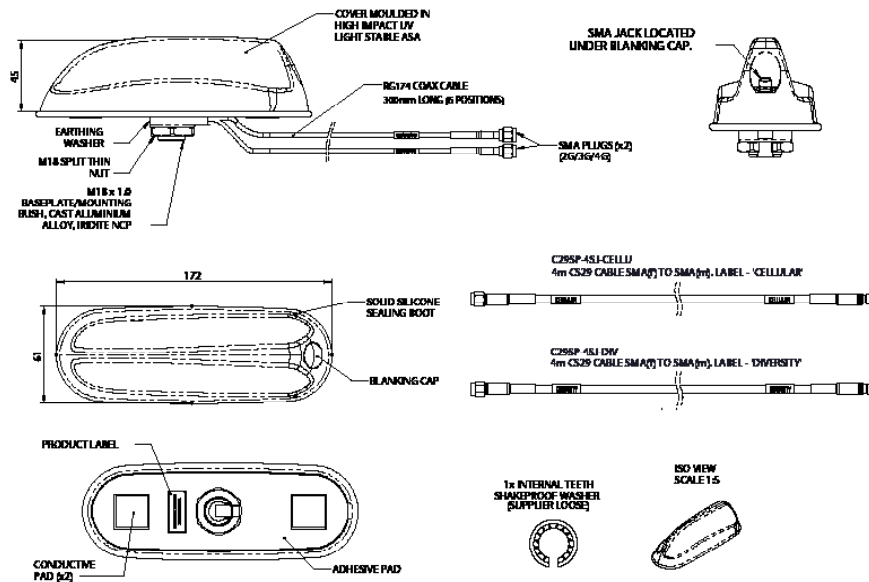

Sierra Wireless AirLink® Antenna: 2-in-1 SharkFin

AirLink® Antenna: 2-in-1 SharkFin

Tested and certified to operate with AirLink routers and gateways, the 2-In-1 SharkFin has a compact OEM style housing that contains 2x2 MiMo antenna function for 2G, 3G and 4G LTE frequencies. The style design provides multiple antenna functions, while remaining discreet. The 2-in-1 SharkFin is suitable for public safety (overt/covert), industrial and transport applications where a cost effective, efficient and robust antenna is essential.

		Specification
PART NO.		6001120
ELECTRICAL DATA		
Frequency Range	Elements 1 & 2	698-960, 1710-2170, 2500-3800MHz
Operational Bands	Elements 1 & 2	2G/3G/4G LTE
Peak gain: Isotropic	Elements 1 & 2	2dBi (698-960MHz) 5dBi (1710-3800MHz)
Isolation with 4m/13' CS29	Cellular	>11dB
Typical Efficiency w/o Cable Loss	Elements 1 & 2	> 50%
Correlation Co-efficient	Elements 1 & 2	< 0.2
Polarisation		Vertical
Pattern		Omni-directional
Impedance		50Ω
Max Input Power		25W
MECHANICAL DATA		
Dimensions	Total Height (excluding whip)	50mm (2.2")
	Length	170mm (6.77")
	Width	60mm (2.4")
Operating Temp		-40° / +80°C (-40° / 176°F)
Material		ASA, EPDM, Aluminium Alloy
Colour		Black
Weight		658g
Ingress Protection		IP 66
MOUNTING DATA		
Mounting Type		Panel Mount
Hole Mounting		19mm (3/4")
CABLE DATA		
Cable Types - All Feeds		CS29
Cell/LTE Cables	Lengths	4 (13ft)
	Termination	SMA Plug

TECHNICAL DRAWING

VSWR

VSWR
 Typical VSWR - 2G/3G/4G Elements 1 & 2*

*VSWR measured with no whip and 5m (16') of CS29 cable Black & Blue = no ground plane Green and Red = 600x600mm (2'x2') ground plane

Isolation
 Typical Isolation - Cellular Elements 1 & 2*

*Isolation measured with no whip and 5m (16') of CS29 cable Green Plot = 600x600mm (2' X 2') ground plane Red Plot = no ground plane

ELECTRICAL DATA

3D Radiation Patterns - Cell / LTE Elements 1 & 2

About Sierra Wireless