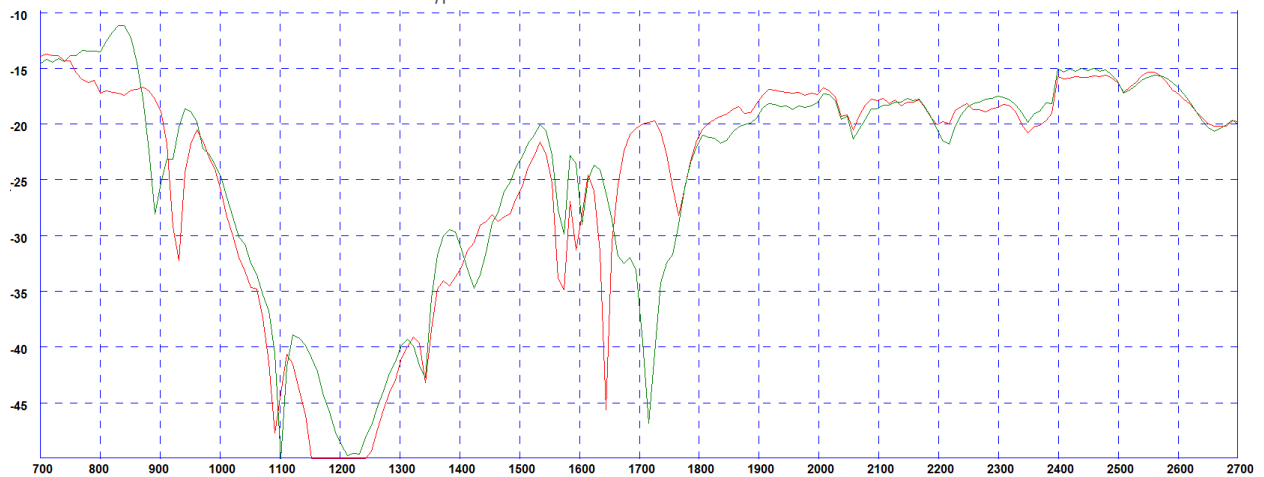

Sierra Wireless AirLink® Antenna: 2-in-1 SharkFin

AirLink® Antenna: 2-in-1 SharkFin

Tested and certified to operate with AirLink routers and gateways, the 2-In-1 SharkFin has a compact OEM style housing that contains 2x2 MiMo antenna function for 2G, 3G and 4G LTE frequencies. The style design provides multiple antenna functions, while remaining discreet. The 2-in-1 SharkFin is suitable for public safety (overt/covert), industrial and transport applications where a cost effective, efficient and robust antenna is essential.

		Specification
PART NO.		6001120
ELECTRICAL DATA		
Frequency Range	Elements 1 & 2	698-960, 1710-2170, 2500-3800MHz
Operational Bands	Elements 1 & 2	2G/3G/4G LTE
Peak gain: Isotropic	Elements 1 & 2	2dBi (698-960MHz) 5dBi (1710-3800MHz)
Isolation with 4m/13' CS29	Cellular	>11dB
Typical Efficiency w/o Cable Loss	Elements 1 & 2	> 50%
Correlation Co-efficient	Elements 1 & 2	< 0.2
Polarisation		Vertical
Pattern		Omni-directional
Impedance		50Ω
Max Input Power		25W
MECHANICAL DATA		
Dimensions	Total Height (excluding whip)	50mm (2.2")
	Length	170mm (6.77")
	Width	60mm (2.4")
Operating Temp		-40° / +80°C (-40° / 176°F)
Material		ASA, EPDM, Aluminium Alloy
Colour		Black
Weight		658g
Ingress Protection		IP 66
MOUNTING DATA		
Mounting Type		Panel Mount
Hole Mounting		19mm (3/4")
CABLE DATA		
Cable Types - All Feeds		CS29
Cell/LTE Cables	Lengths	4 (13ft)
	Termination	SMA Plug

TECHNICAL DRAWING

VSWR

VSWR
 Typical VSWR - 2G/3G/4G Elements 1 & 2*

*VSWR measured with no whip and 5m (16') of CS29 cable Black & Blue = no ground plane Green and Red = 600x600mm (2'x2') ground plane

Isolation
 Typical Isolation - Cellular Elements 1 & 2*

*Isolation measured with no whip and 5m (16') of CS29 cable Green Plot = 600x600mm (2' X 2') ground plane Red Plot = no ground plane

ELECTRICAL DATA

3D Radiation Patterns - Cell / LTE Elements 1 & 2

About Sierra Wireless