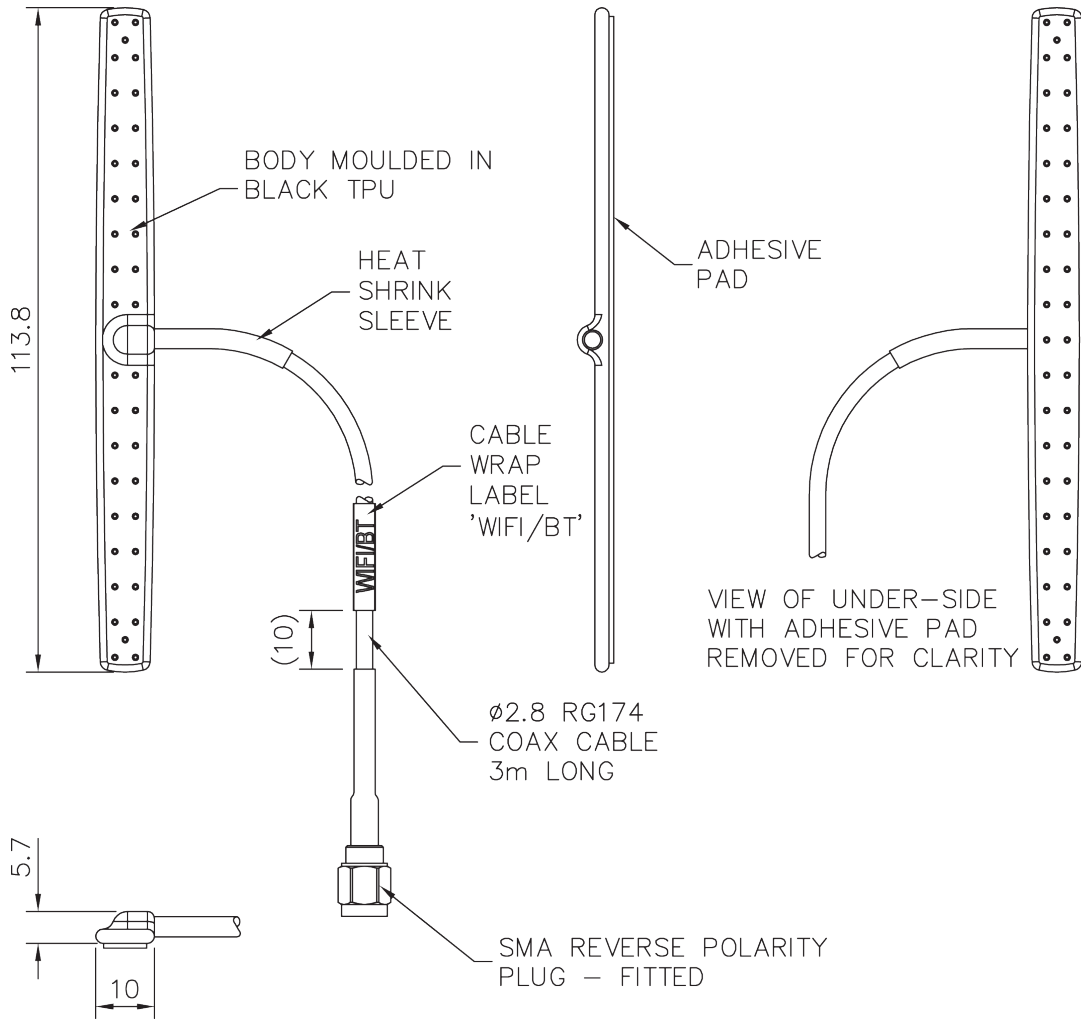

Sierra Wireless AirLink® Antenna: Internal Wi-Fi/Bluetooth

AirLink® Antenna: High Gain Directional

The Internal Wi-Fi/Bluetooth is tested and certified to operate with AirLink routers and gateways. It can be quickly and easily installed on a windshield or any plastic surface, and is ideal for applications or situations when it is not possible to drill a hole.

With a secure and easy to fit adhesive pad mounting, the Internal Wi-Fi/Bluetooth provides many possibilities for the installer.

		Specification
PART NO.		6001127
ELECTRICAL DATA		
Frequency Range		2400-2485MHz
Operational Band		2.4GHz Wi-Fi/Bluetooth
Nominal Polarisation		+/- 45deg
Peak gain	Isotropic	2dBi
Compared to 1/4 wave		0dBi
Correlation co-efficient		>0.05%
Pattern		Omni-Directional
Impedance		50Ω
Max Input Power		10W
MECHANICAL DATA		
Dimensions	Height	113mm (4.5")
	Length	19mm (0.7")
	Depth	2.5mm (0.1")
Operating Temp		-40° / +80°C (-40° / 176°F)
Material		TPE
Colour		Black
Weight		52g
MOUNTING DATA		
Mounting Type		Adhesive pad
CABLE DATA		
Cable	Cable Type	RG174
	Length	3m (9.8')
	Termination	RP-SMA Plug

TECHNICAL DRAWING

VSWR

*VSWR mounted on glass sheet with 3m (10') of RG174 cable

About Sierra Wireless

Sierra Wireless is building the Internet of Things with intelligent wireless solutions that empower organizations to innovate in the connected world. We offer the industry's most comprehensive portfolio of 2G, 3G, and 4G embedded modules and gateways, seamlessly integrated with our secure cloud and connectivity services. OEMs and enterprises worldwide trust our innovative solutions to get their connected products and services to market faster.