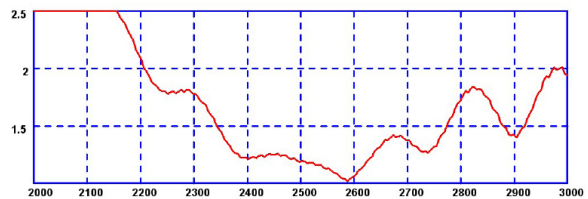

*VSWR mounted on glass sheet with 3m (10') of RG174 cable

About Sierra Wireless

Sierra Wireless is building the Internet of Things with intelligent wireless solutions that empower organizations to innovate in the connected world. We offer the industry's most comprehensive portfolio of 2G, 3G, and 4G embedded modules and gateways, seamlessly integrated with our secure cloud and connectivity services. OEMs and enterprises worldwide trust our innovative solutions to get their connected products and services to market faster.

For more information, visit www.sierrawireless.com.