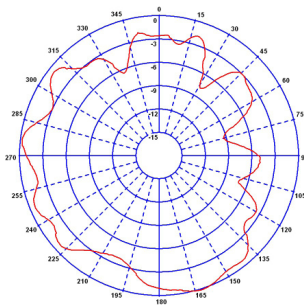

*VSWR mounted on glass sheet with 3m (10') of RG174 cable

About Sierra Wireless

Sierra Wireless is building the Internet of Things with intelligent wireless solutions that empower organizations to innovate in the connected world. We offer the industry's most comprehensive portfolio of 2G, 3G, and 4G embedded modules and gateways, seamlessly integrated with our secure cloud and connectivity services. OEMs and enterprises worldwide trust our innovative solutions to get their connected products and services to market faster.

For more information, visit www.sierrawireless.com.